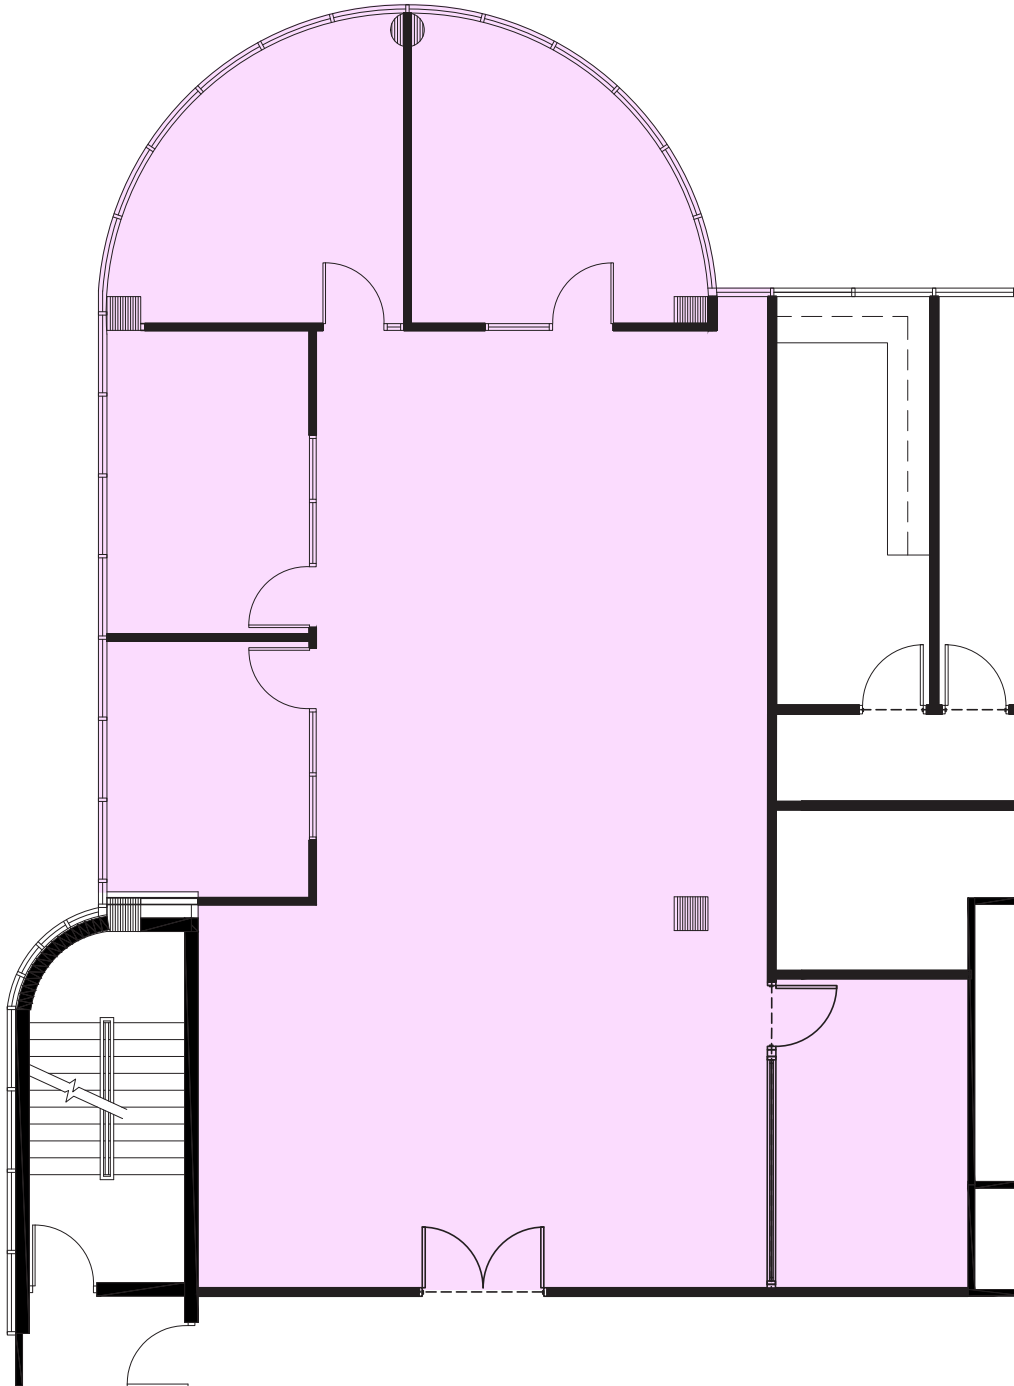

RADICE I

600 Corporate Drive

SUITE: 420 | 2,383 SF

For more information, please contact:

DEANNA LOBINSKY

Executive Director

+1 954 377 0489

deanna.lobinsky@cushwake.com