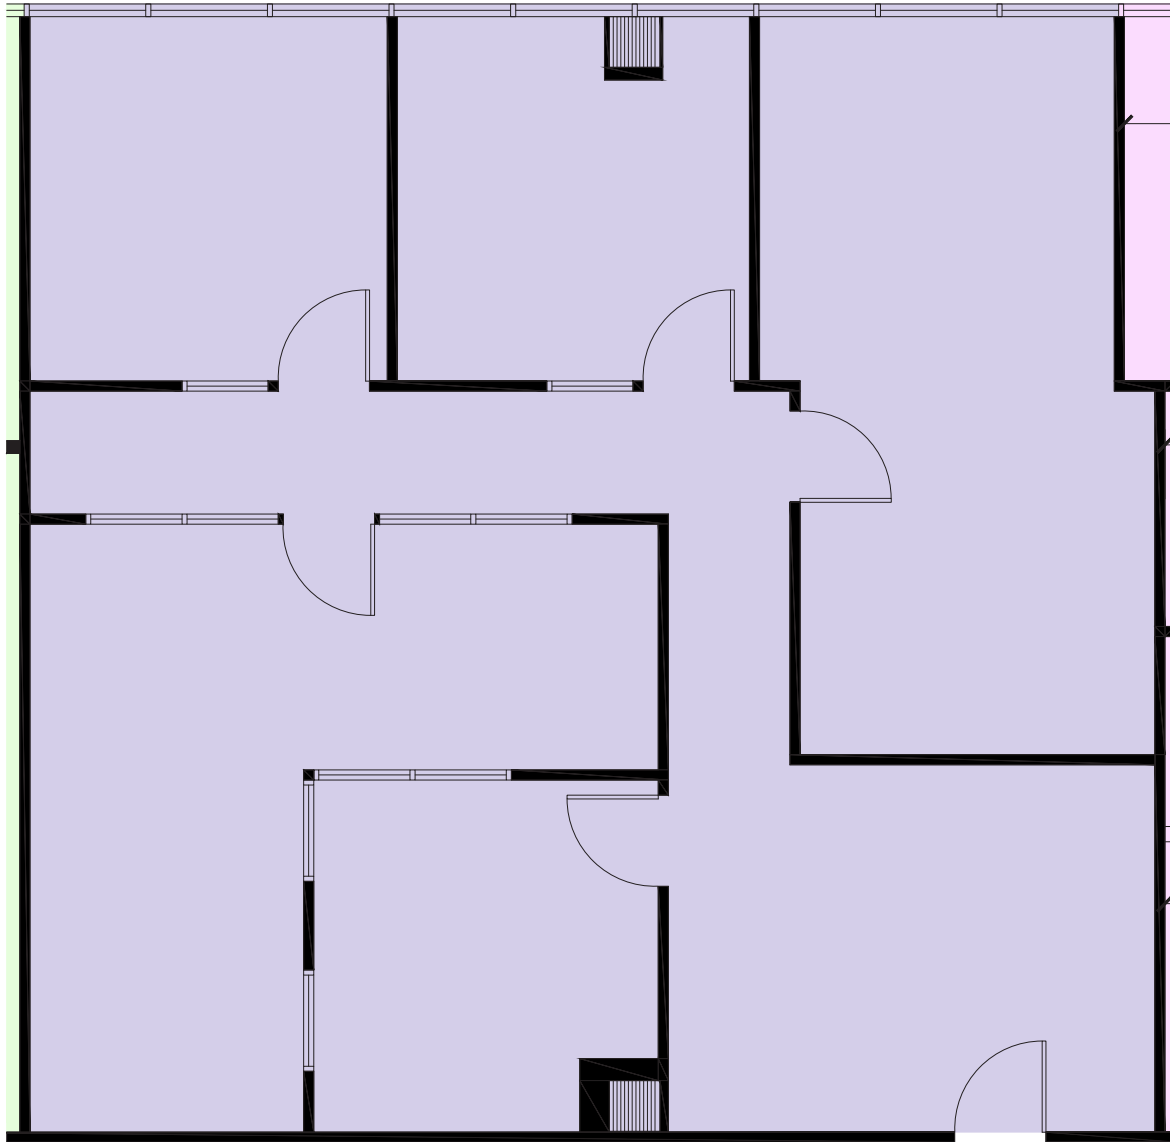

RADICE I

600 Corporate Drive

SUITE: 318 | 1,582 SF

For more information, please contact:

DEANNA LOBINSKY

Executive Director

+1 954 377 0489

deanna.lobinsky@cushwake.com